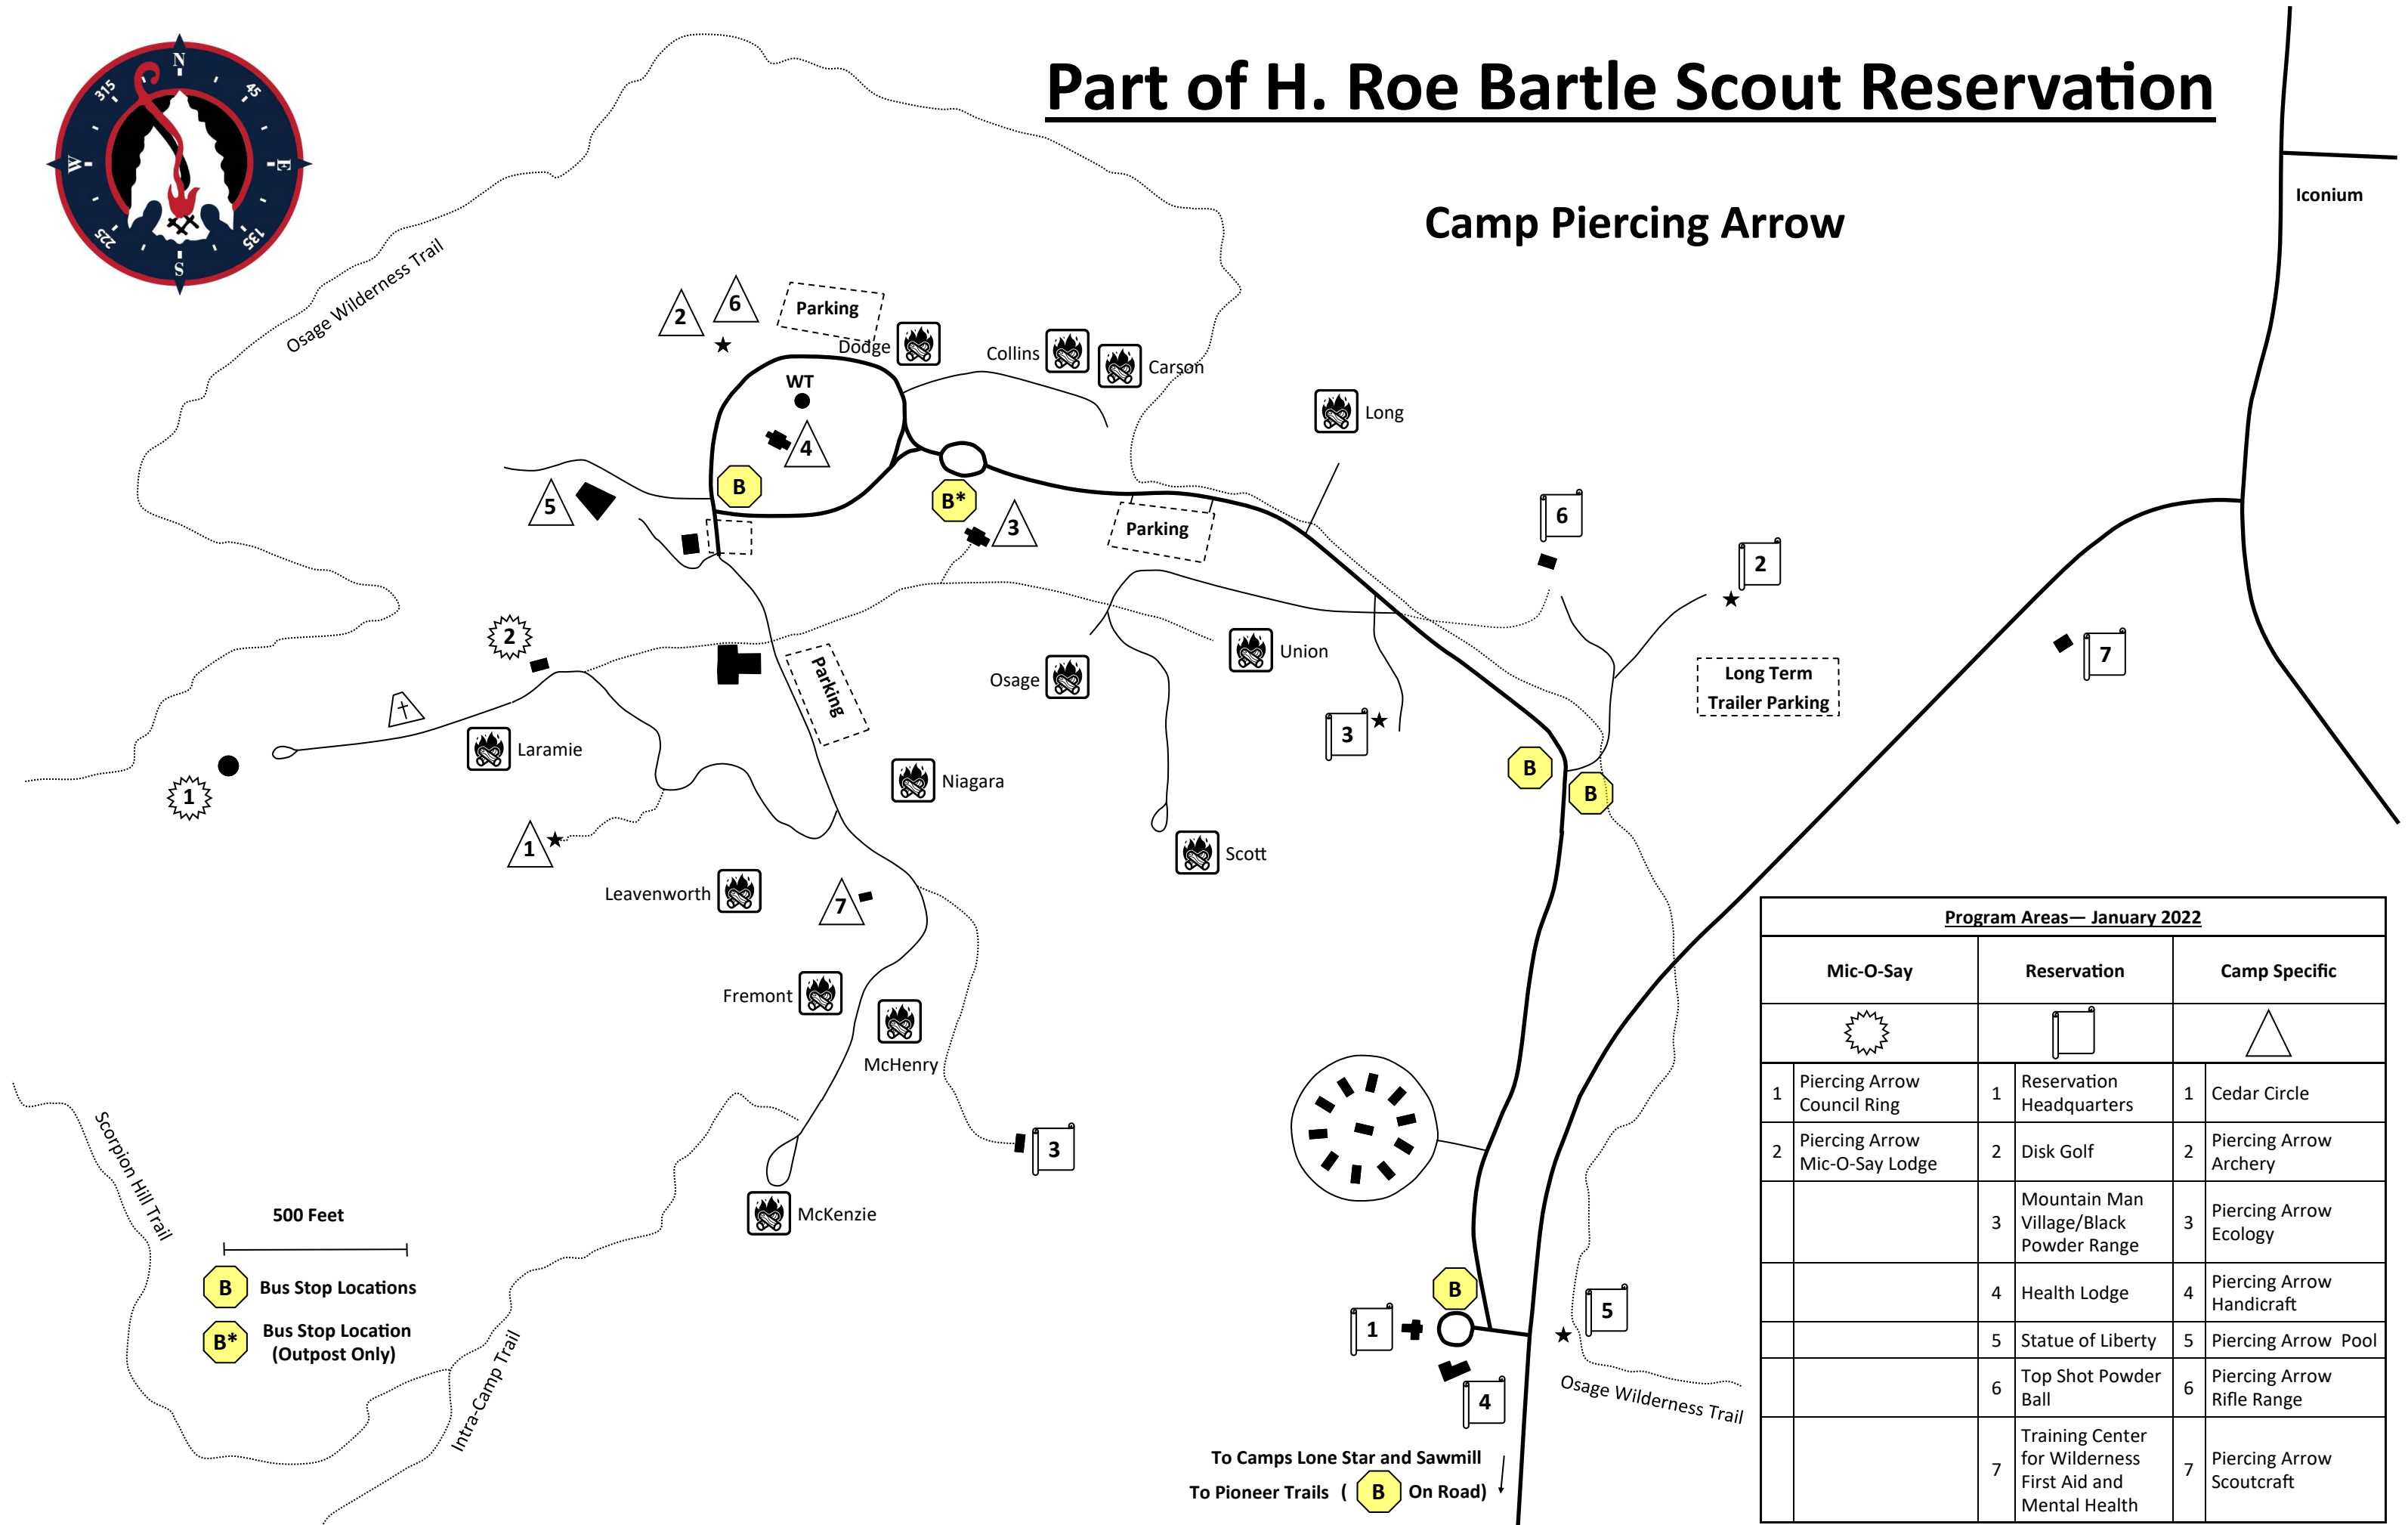

# Part of H. Roe Bartle Scout Reservation

## Camp Piercing Arrow

Iconium

Program Areas— January 2022					
Mic-O-Say		Reservation		Camp Specific	
1	Piercing Arrow Council Ring	1	Reservation Headquarters	1	Cedar Circle
2	Piercing Arrow Mic-O-Say Lodge	2	Disk Golf	2	Piercing Arrow Archery
		3	Mountain Man Village/Black Powder Range	3	Piercing Arrow Ecology
		4	Health Lodge	4	Piercing Arrow Handicraft
		5	Statue of Liberty	5	Piercing Arrow Pool
		6	Top Shot Powder Ball	6	Piercing Arrow Rifle Range
		7	Training Center for Wilderness First Aid and Mental Health	7	Piercing Arrow Scoutcraft

500 Feet

- Bus Stop Locations
- Bus Stop Location (Outpost Only)

To Camps Lone Star and Sawmill  
 To Pioneer Trails ( On Road )