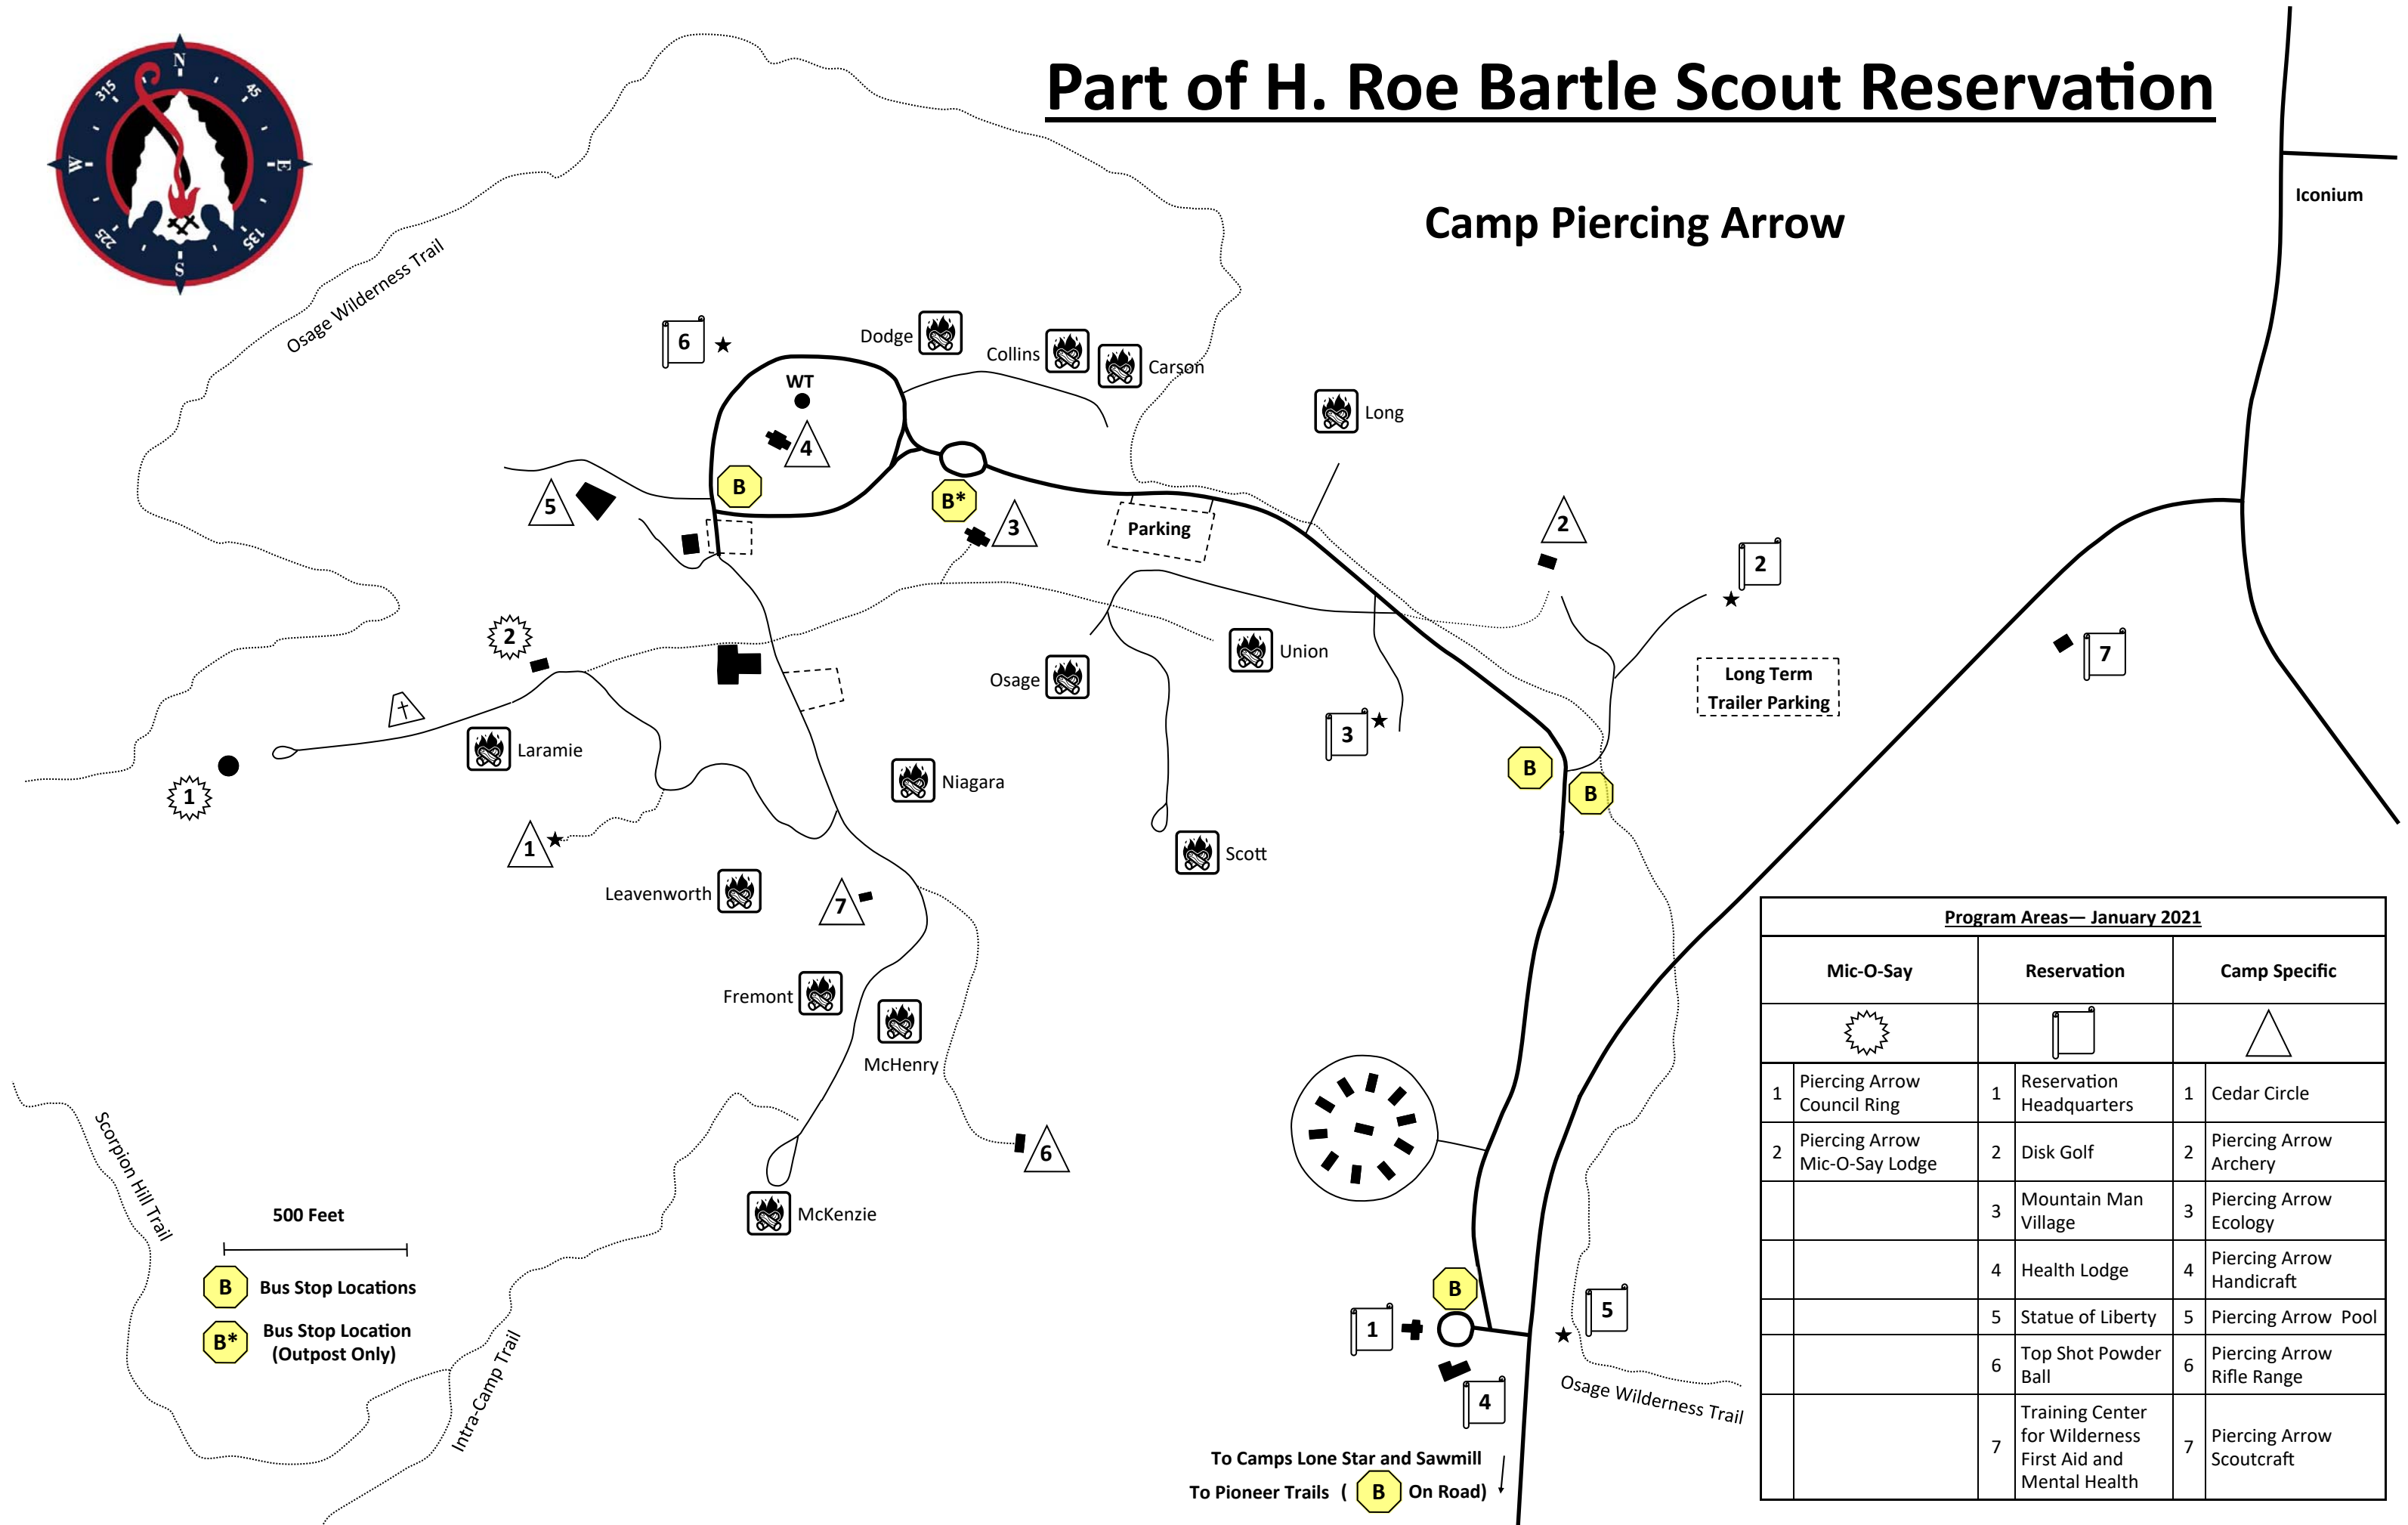

Part of H. Roe Bartle Scout Reservation

Camp Piercing Arrow

Iconium

Osage Wilderness Trail

Scorpion Hill Trail

Intra-Camp Trail

500 Feet

-  Bus Stop Locations
-  Bus Stop Location (Outpost Only)

To Camps Lone Star and Sawmill
To Pioneer Trails ( On Road)

Program Areas— January 2021				
Mic-O-Say		Reservation		Camp Specific
				
1	Piercing Arrow Council Ring	1	Reservation Headquarters	1 Cedar Circle
2	Piercing Arrow Mic-O-Say Lodge	2	Disk Golf	2 Piercing Arrow Archery
		3	Mountain Man Village	3 Piercing Arrow Ecology
		4	Health Lodge	4 Piercing Arrow Handicraft
		5	Statue of Liberty	5 Piercing Arrow Pool
		6	Top Shot Powder Ball	6 Piercing Arrow Rifle Range
		7	Training Center for Wilderness First Aid and Mental Health	7 Piercing Arrow Scoutcraft