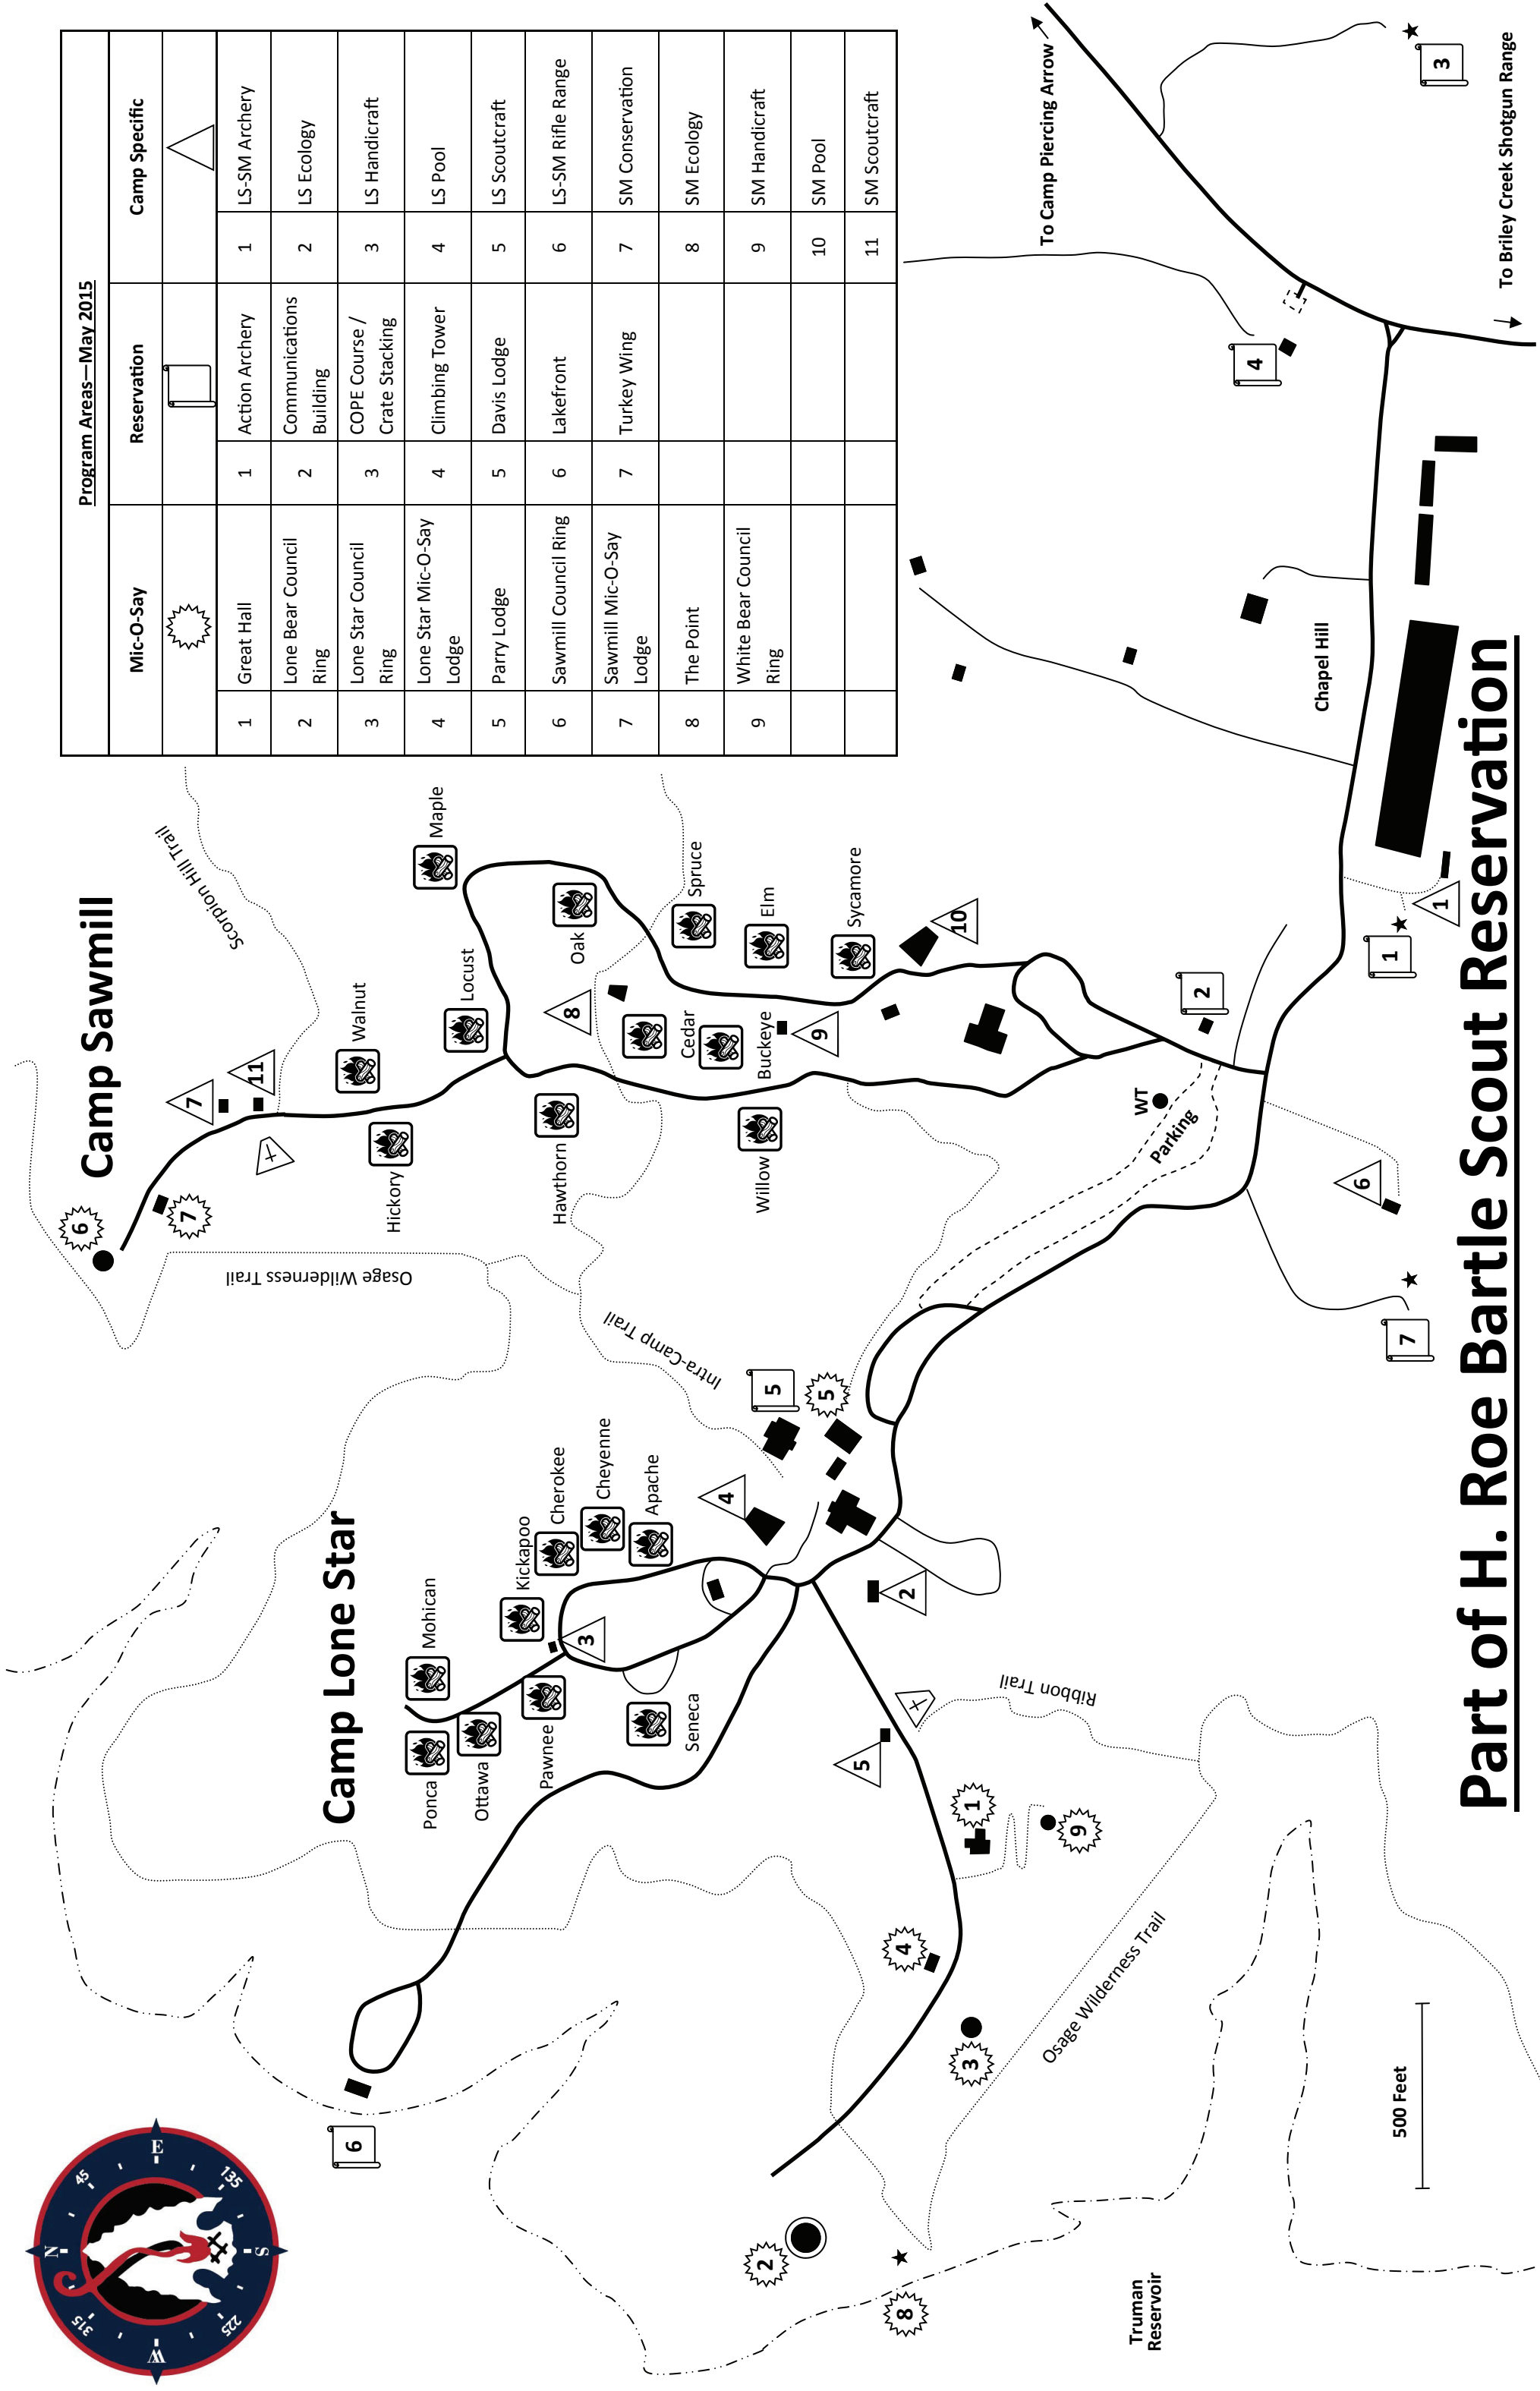

Camp Sawmill

Camp Lone Star

Program Areas—May 2015			
Mic-O-Say	Reservation	Camp Specific	
1 Great Hall	1 Action Archery	1 LS-SM Archery	
2 Lone Bear Council Ring	2 Communications Building	2 LS Ecology	
3 Lone Star Council Ring	3 COPE Course / Crate Stacking	3 LS Handicraft	
4 Lone Star Mic-O-Say Lodge	4 Climbing Tower	4 LS Pool	
5 Parry Lodge	5 Davis Lodge	5 LS Scoutcraft	
6 Sawmill Council Ring	6 Lakefront	6 LS-SM Rifle Range	
7 Sawmill Mic-O-Say Lodge	7 Turkey Wing	7 SM Conservation	
8 The Point	8	8 SM Ecology	
9 White Bear Council Ring	9	9 SM Handicraft	
		10 SM Pool	
		11 SM Scoutcraft	

Part of H. Roe Bartle Scout Reservation